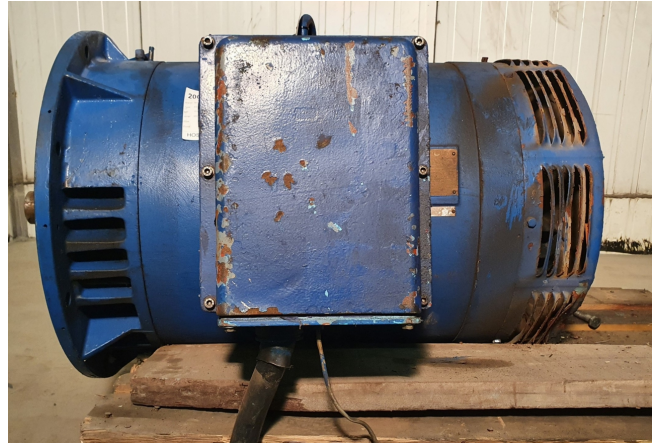

Schorch KN5280M-PB065-Z

Specifications

Marque	Schorch
Type	KN5280M-PB065-Z
kW	158
RPM	3550
Size & Weight	1200x800x830 mm (LxHxW) 620kg
50 Hz / 60 Hz	60Hz
Stock	1

Description

Used Schorch KN5280M-PB065-Z

Used electro motor build by Schorch type KN5280M-PB065-Z with 158kW and 3550RPM at 60Hz. 1200x800x830 mm (LxHxW) 620kg